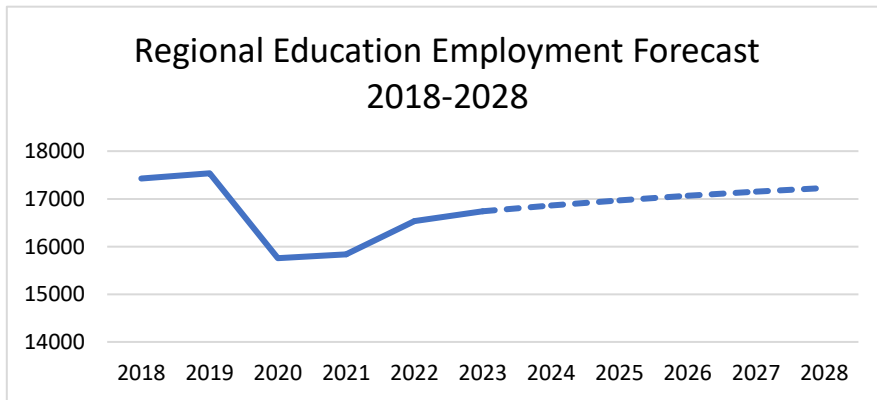

Education & Training - North Central ID & Southeast WA

- -- Public, Non-Profit, or For-Profit entities whose primary objective is to provide education services
- -- May include elementary/secondary schools, community colleges, universities, technical/trade schools, tutors/exam preparation, professional training, and personal enrichment instructors
- -- Top employers: Washington State Univ, Univ of Idaho, Lewis-Clark State College, Local School Districts

Current Regional Employment 16000-17000 Average Annual Openings 600-700 Average Annual Earnings $48,000	<i>2018-2023 New Jobs</i> -700 <i>2023-2028 New Jobs</i> +500	<i>* Regional Employment declined by 4% between 2018-2023 (mostly due to 2020-2021) and is expected to increase 3% through 2028</i> <i>*Approx 23% of employees are age 55+</i> <i>*Relatively immune from economic cycles</i>

Top 5 Occupations by Current Employment					
	Occupation Title/Group	Total Employment	Average Salary	Entry-Level Education	Annual Openings
1	Postsecondary Teachers	3000	$76,000	Master Degree	350-400
2	Elementary/Secondary Teachers	1800	$52,000	Bachelor Degree	150-200
3	Teaching Assistants	1200	$31,000	Some College	150-200
4	Preschool Teachers	200-250	$33,000	Associate Degree	25-50
5	Self-Enrichment Teachers	200-250	$48,000	High School	25-50

Avg Salary	
2013	$34,000
2018	$40,000
2023	$47,000
2013-2023 % Ch	38.2%
Annual Growth	3.3%

Data Source: Lightcast

To explore career possibilities

Idaho Jobscape
<https://www.labor.idaho.gov/JobScape/>

Washington State Learn about an Occupation
<https://esd.wa.gov/labormarketinfo/learn-about-an-occupation#/search>

Occupational Outlook Handbook
<https://www.bls.gov/ooh/>